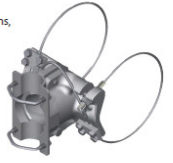

▶ Astro-Brac Stellar® Patent Pending