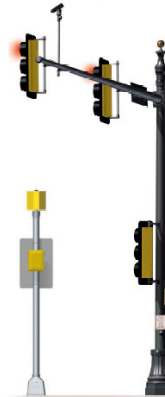

2 Gusseted Tube

3 Astro-Brac Clamp Kit

▶ Astro-Brac Triton® Patent Pending

▶ Astro-Mini-Brac

▶ With Pelco Products, innovation always comes standard.

Astro-Brac Signal Mountings

Camera Mountings

Backplates

Cabinets

Pedestrian Push Buttons

Poles & Bases

Mast Arms & Poles

Sign Mountings

Rigid Post Top

Rigid Side-of-Pole

Free-Swinging Signal Mounts

Rigid Tenon Mount

Traffic Accessories

Form 1014
Nov 2015