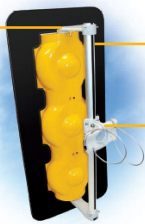

▶ Astro-Brac®

1 Arm Kit

2 Gusseted Tube

3 Astro-Brac Clamp Kit

▶ Astro-Brac Triton® Patent Pending