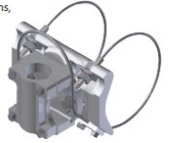

▶ Astro-Brac Tallon® Patent Pending