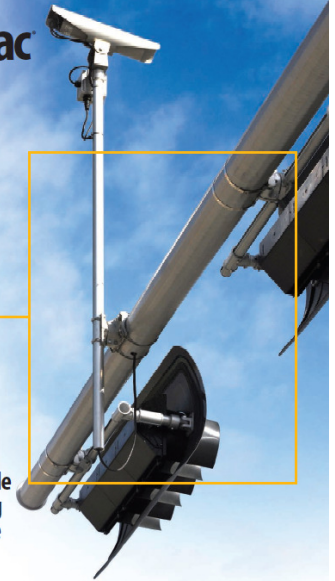

Astro-Brac

Since 1968

Improved Design for Larger Capacity

▶ The Most Versatile Traffic Mounting System Available