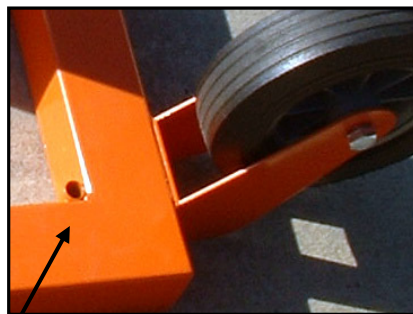

Heavy Duty Mobile Patrol Stand

- Provides an easy way to add mobility to your traffic calming efforts
- Fits into a standard pick-up truck bed
- 36" x 33" steel base ensures stability, Powder-coated safety orange
- Your choice of 6 or 8 foot aluminum pole 3.5" diameter
- Long-life 10" solid wheels
- 4 anchor holes

Fits easily into the bed of a pick-up truck

Anchor holes for extra stability

One-person operation to tilt and roll to a new location

IDEAL FOR:
 Multimodal terminals
 Controlled campus roads
 Dock traffic
 Primary facility entrance
 Forklift traffic
 Parking decks

Angled wheels ensure stability and easy-tilt when ready to move