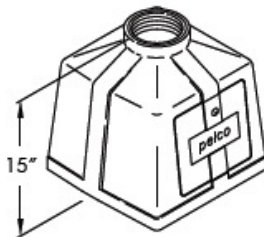

1. Note: 1. AASHTO Certified Square Aluminum Base: PB-5334 and PB-5335 aluminum square bases above are available with AASHTO certifications and FHWA approval. Please specify by adding the Certification Part No. C-1001 in addition to the base part number.
   2. All assemblies are supplied standard with stainless fasteners.
   3. See Reference Section for available paint colors.