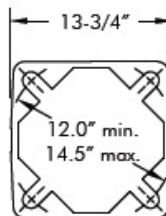

1. Note: 1. AASHTO Certified Square Aluminum Base: PB-5334 and PB-5335 aluminum square bases above are available with AASHTO certifications and FHWA approval. Please specify by adding the Certification Part No. C-1001 in addition to the base part number.
   2. All assemblies are supplied standard with stainless fasteners.
   3. See Reference Section for available paint colors.