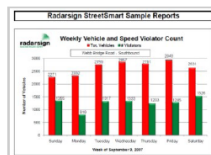

Traffic Data Option

- > StreetSmart Traffic statistics software to report, organize and analyze speed and traffic data